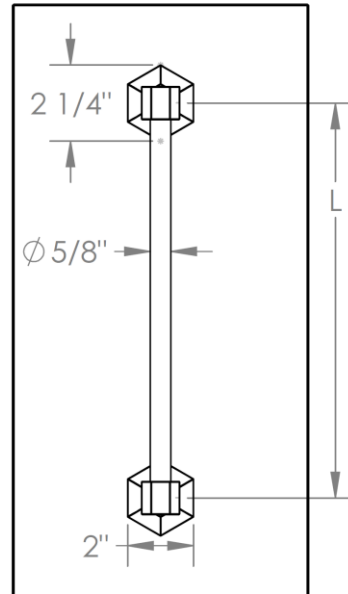

### 314-0.1-\_\_GDP

Glass Mounted Single Door Pull  
For use with 1/2" thick glass with Ø1/2" Holes

Model No.	Dimension of L
314-0.1-6GDP	6"
314-0.1-12GDP	12"
314-0.1-18GDP	18"
314-0.1A-GDP	24"