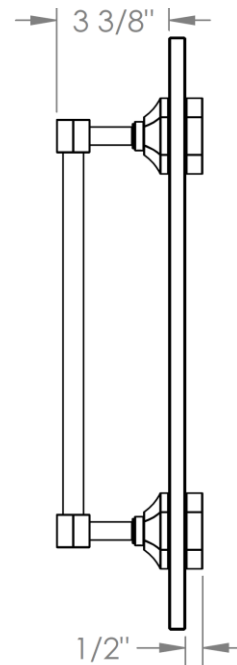

### 314-0.1-\_\_GDP

Glass Mounted Single Door Pull  
For use with 1/2" thick glass with Ø1/2" Holes

Model No.	Dimension of L
314-0.1-6GDP	6"
314-0.1-12GDP	12"
314-0.1-18GDP	18"
314-0.1A-GDP	24"